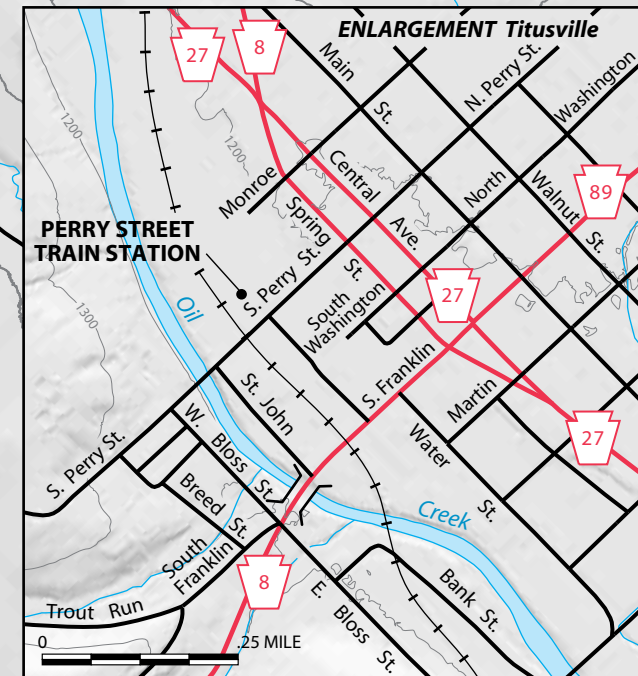

OIL CREEK STATE PARK

- Park Office
- Train Station
- Historic Site
- Blue Symbols Mean ADA Accessible
- Public Phone
- Modern Restrooms
- Rustic Restroom
- Playground
- Picnic Area
- Picnic Pavilion
- Overnight Shelter
- Warming Hut
- Organized Group Tenting
- Scenic View
- Canoe Launch
- Parking Paved
- Parking Unpaved
- Self-guiding Nature Trail
- Hiking Trail
- Cross-country Ski Trail
- Bicycle Trail
- Gerard Hiking Trail
- Gate
- Unpaved Road

- State Park No Hunting
- State Park Hunting
- Drake Well Museum Property
- Delayed Harvest Area Artificial Lure Only