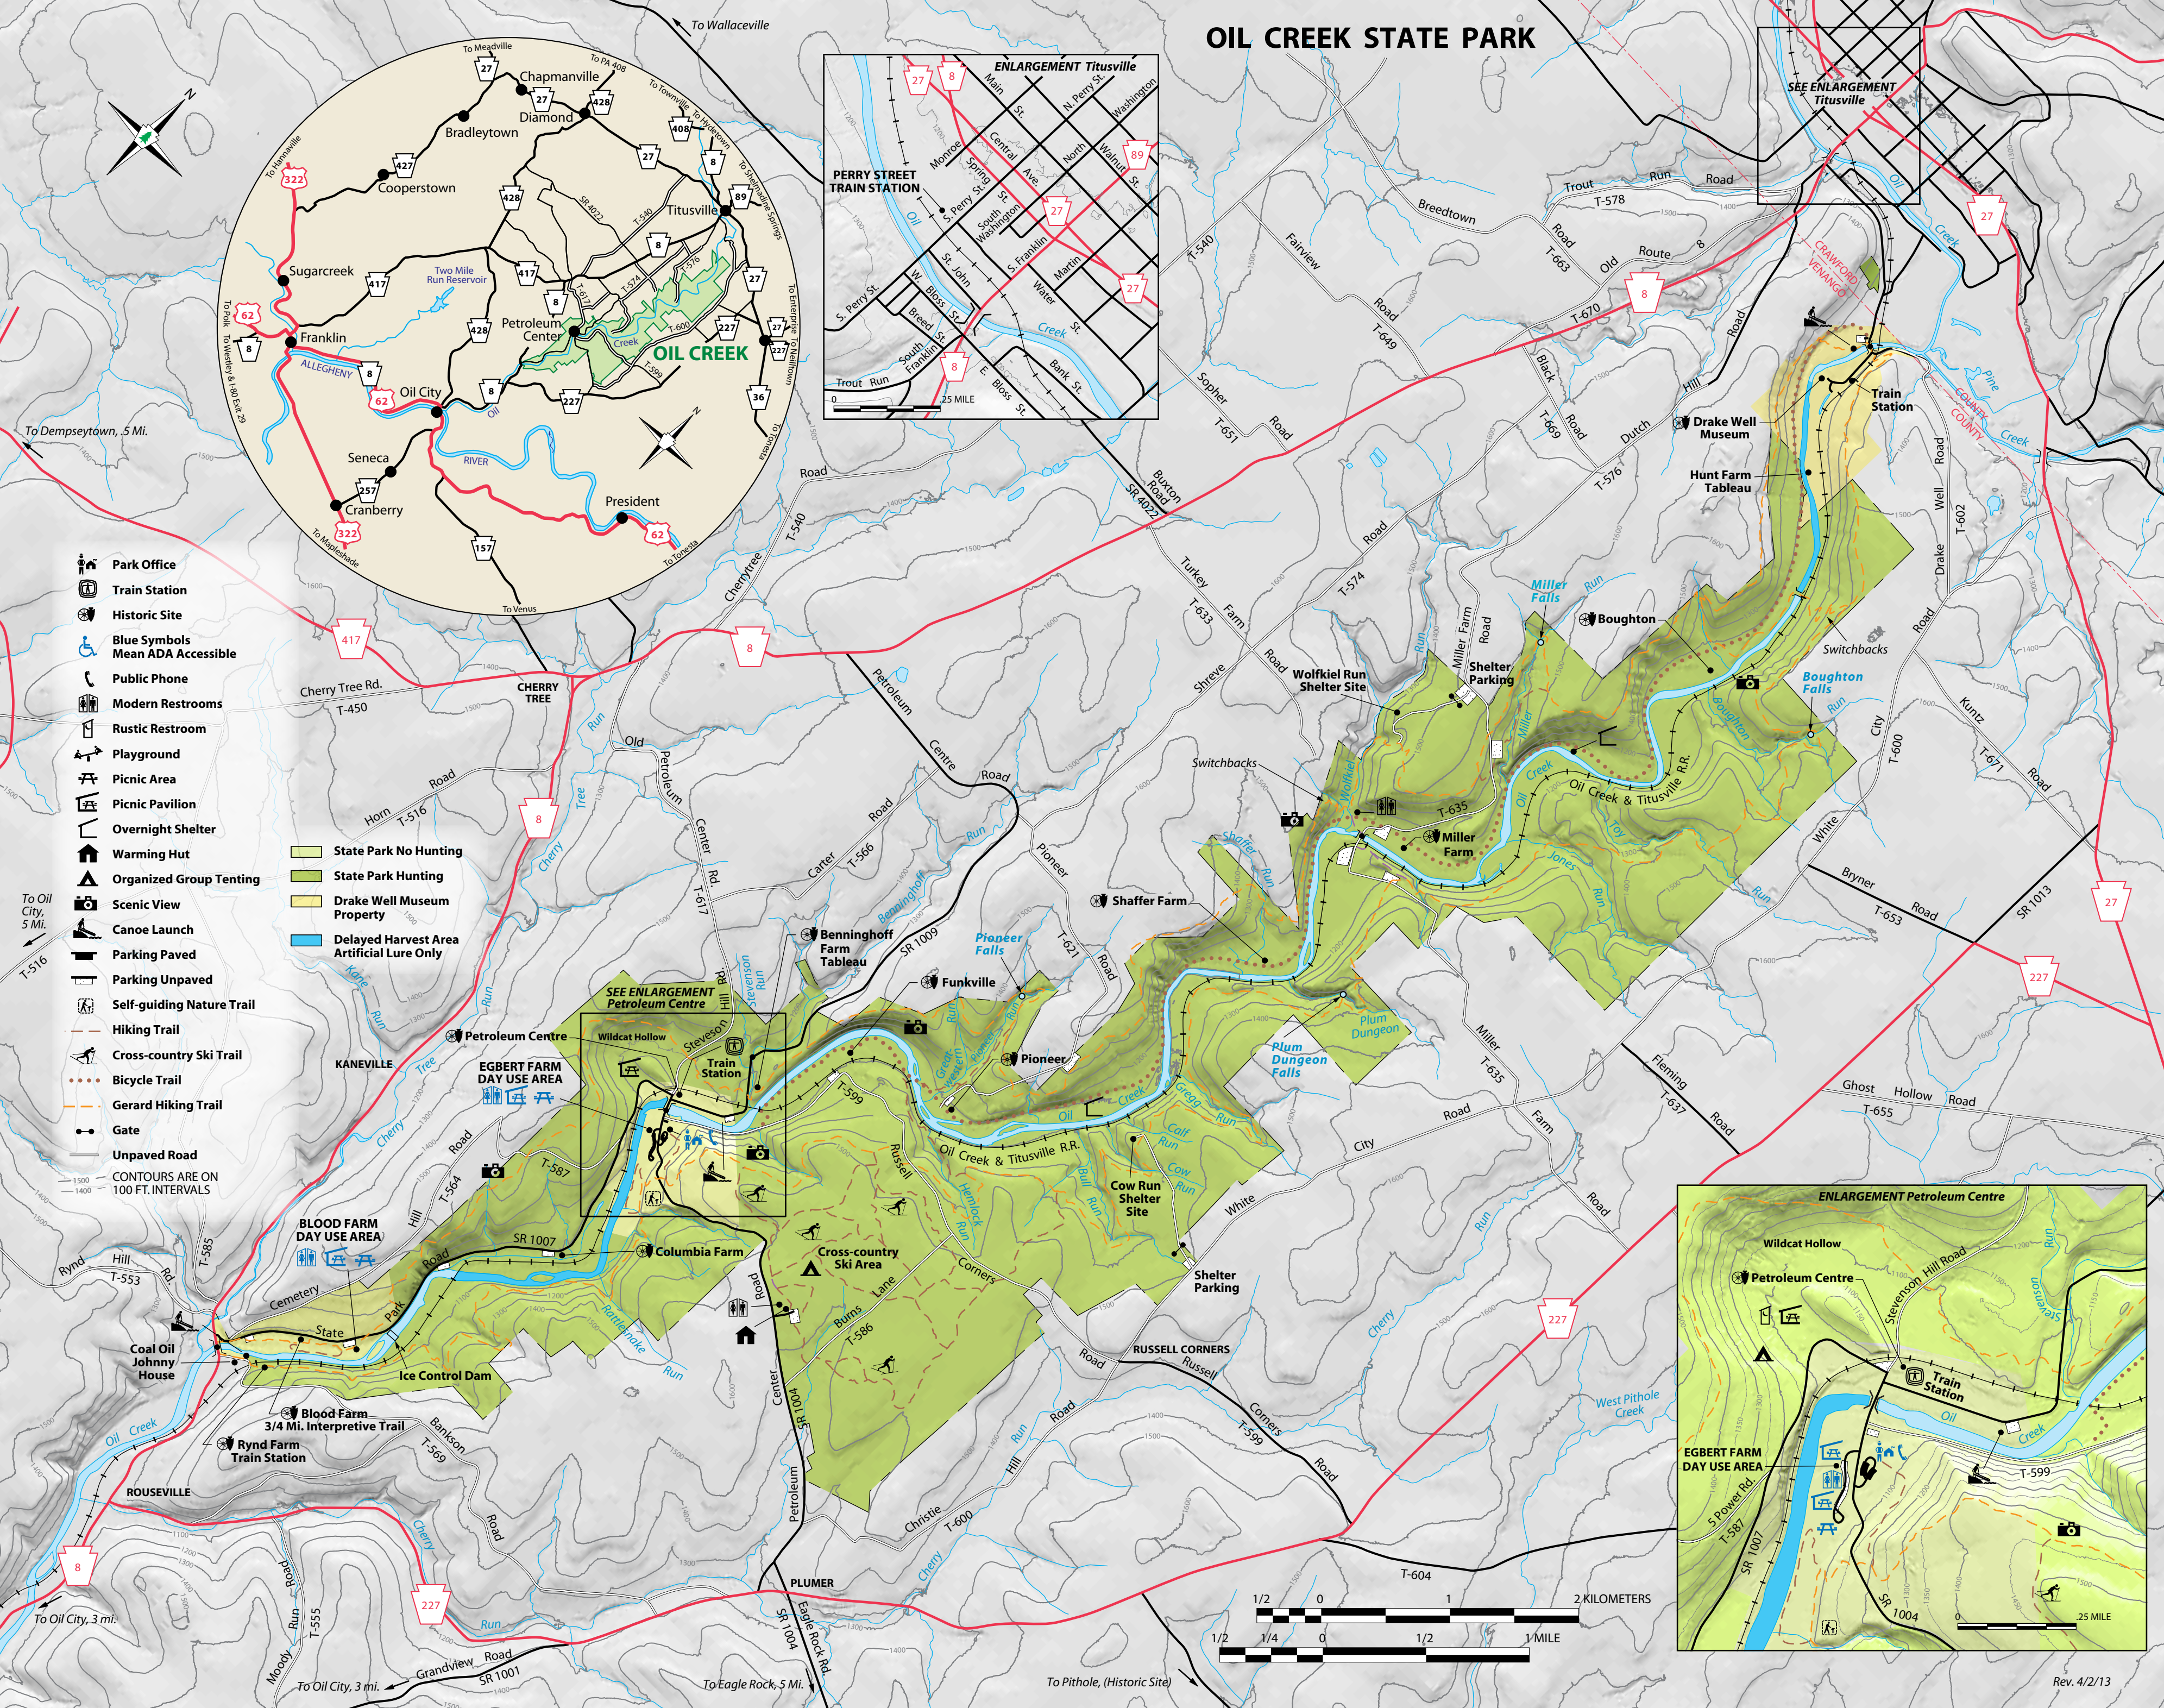

OIL CREEK STATE PARK

- Park Office
- Train Station
- Historic Site
- Blue Symbols Mean ADA Accessible
- Public Phone
- Modern Restrooms
- Rustic Restroom
- Playground
- Picnic Area
- Picnic Pavilion
- Overnight Shelter
- Warming Hut
- Organized Group Tenting
- Scenic View
- Canoe Launch
- Parking Paved
- Parking Unpaved
- Self-guiding Nature Trail
- Hiking Trail
- Cross-country Ski Trail
- Bicycle Trail
- Gerard Hiking Trail
- Gate
- Unpaved Road

- State Park No Hunting
- State Park Hunting
- Drake Well Museum Property
- Delayed Harvest Area Artificial Lure Only