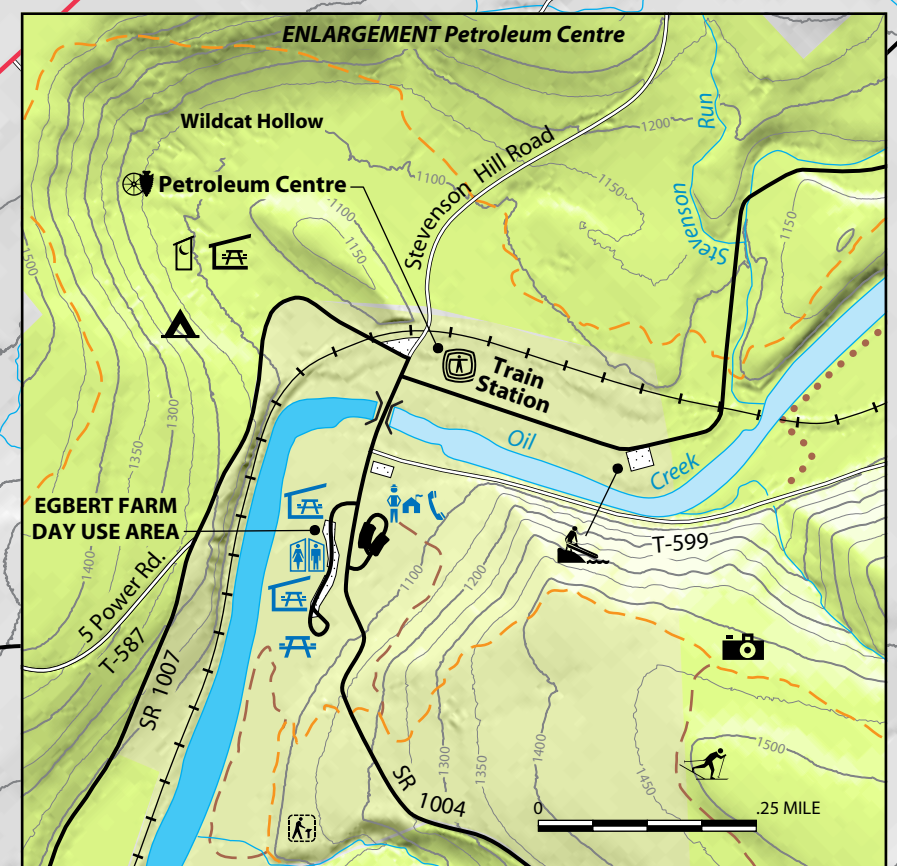

OIL CREEK STATE PARK

- Park Office
- Train Station
- Historic Site
- Blue Symbols Mean ADA Accessible
- Public Phone
- Modern Restrooms
- Rustic Restroom
- Playground
- Picnic Area
- Picnic Pavilion
- Overnight Shelter
- Warming Hut
- Organized Group Tenting
- Scenic View
- Canoe Launch
- Parking Paved
- Parking Unpaved
- Self-guiding Nature Trail
- Hiking Trail
- Cross-country Ski Trail
- Bicycle Trail
- Gerard Hiking Trail
- Gate
- Unpaved Road

- State Park No Hunting
- State Park Hunting
- Drake Well Museum Property
- Delayed Harvest Area Artificial Lure Only